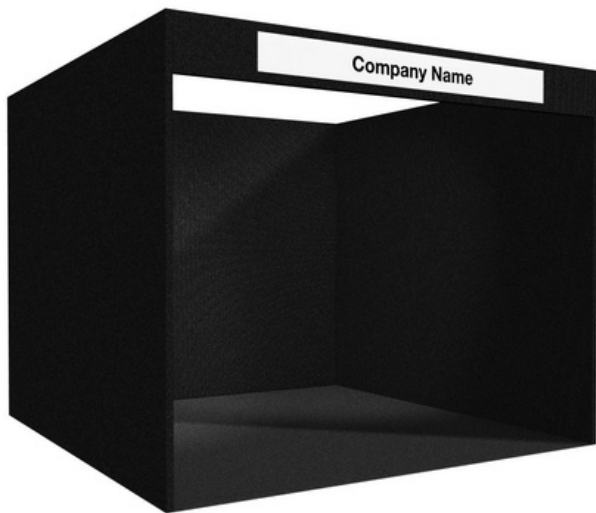

WHAT YOU CAN USE ON YOUR BOOTH WALLS

Black Fabric Booth Walling

Our 2.4m high fabric booth walls are covered in a black fabric material called front runner (much like carpet) and are velcro compatible. You can apply the following to hang posters or signs directly on the booth walls: